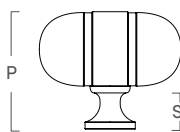

EDGEWOOD COLLECTION

IN COLLABORATION WITH EDDIE ROSS

Image courtesy of @brickhousedesigns

Edgewood Geometric Knob

SKU	LENGTH	WIDTH	PROJECTION	STEM	C-C
ER306PBTOR	1.4"	1.4"	1.2"	.5"	N/A

Edgewood Elliptical Knob

SKU	LENGTH	WIDTH	PROJECTION	STEM	C-C
ER306PBTOR	1.4"	1.4"	1.2"	.5"	N/A

Edgewood Pull

SKU	LENGTH	WIDTH	PROJECTION	STEM	C-C
ER309PBCLR	8"	.64"	1.70"	1"	6"
ER305PBCLR	10"	.9"	2.5"	1.5"	7.5"

Finish shown in Polished Brass

EDGEWOOD COLLECTION

IN COLLABORATION WITH EDDIE ROSS

Edgewood Appliance Pull

SKU	LENGTH	WIDTH	PROJECTION	STEM	C-C
ER310PBCLR	14"	1"	2.5"	1.5"	12"
ER311PBCLR	18"	1"	2.5"	1.5"	15.5"