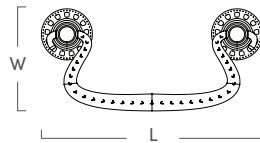

IN COLLABORATION WITH YOUNG HUH

Serifos Snake Drop Pull With Backplate

SKU	LENGTH	WIDTH	PROJECTION	STEM	C-C
YH809BB	2.75"	1.5"	.75"	N/A	N/A

Serifos Bail Pull

SKU	LENGTH	WIDTH	PROJECTION	STEM	C-C
YH808BB	3"	7.5"	1"	N/A	5"

Serifos Ring Pull with Backplate

SKU	LENGTH	WIDTH	PROJECTION	STEM	C-C
YH807BB	2.5"	2.5"	.65"	N/A	5"

Evil Eye Custom Knob

SKU	LENGTH	WIDTH	PROJECTION	STEM	C-C
YH804BB	1"	1.5"	.1"	N/A	N/A

ACROSS THE POND COLLECTION

IN COLLABORATION WITH YOUNG HUH

Medusa Custom Knob

SKU	LENGTH	WIDTH	PROJECTION	STEM	C-C
YH805BB	2.5"	2.5"	1.1"	N/A	N/A

L

Filigree Backplates

(can be found in The Jeweled Enchantress Collection by Young Huh)

SKU	LENGTH	WIDTH	PROJECTION	STEM	C-C
AW916PB	4.7"	3.25"	.25"	N/A	N/A
AW915PB	2.75"	1.75"	.25"	N/A	N/A

Corfu Domed Backplate

(can be found in The Jeweled Enchantress Collection by Young Huh)

SKU	LENGTH	WIDTH	PROJECTION	STEM	C-C
YH812PB	7"	7"	.5"	N/A	N/A
YH813PB	4"	4"	.5"	N/A	N/A