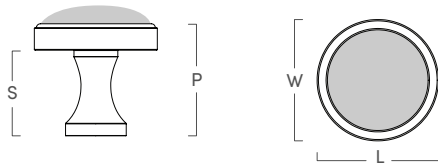

GEMSTONE COLLECTION

Image courtesy of @kristywicks

Lane Custom Knob

SKU	LENGTH	WIDTH	PROJECTION	STEM	C-C
AW140PB	1.4"	1.4"	1.35"	1"	N/A

Oliver Custom Knob

SKU	LENGTH	WIDTH	PROJECTION	STEM	C-C
AW166PB	3"	3"	1.4"	N/A	N/A
AW165PB	1.9"	1.9"	1.10"	N/A	N/A

Sands Custom Knob

SKU	LENGTH	WIDTH	PROJECTION	STEM	C-C
AW160PB	.9"	.9"	1.75"	N/A	N/A

GEMSTONE COLLECTION

Horne Custom Knob

SKU	LENGTH	WIDTH	PROJECTION	STEM	C-C
AW135PB	1.9"	1.9"	1.10"	.78"	N/A
AW136PB	.9"	.9"	.75"	.5"	N/A

Porter Custom Ring Pull

SKU	LENGTH	WIDTH	PROJECTION	STEM	C-C
AW137PB	2.85"	2.7"	.75"	N/A	N/A

Porter Solid Ring Pull

SKU	LENGTH	WIDTH	PROJECTION	STEM	C-C
AW138PB	2.85"	2.7"	.75"	N/A	

Porter Custom Bar Pull

SKU	LENGTH	WIDTH	PROJECTION	STEM	C-C
AW139PB	6.87"	.7"	1.5"	N/A	6"

GEMSTONE COLLECTION

Tomlin Custom Pull

SKU	LENGTH	WIDTH	PROJECTION	STEM	C-C
AW163PB	4"	1.2"	1.45"	1"	N/A