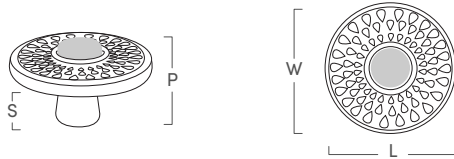

GEMSTONE COLLECTION

Image courtesy of @kristywicks

Lane Custom Knob

SKU	LENGTH	WIDTH	PROJECTION	STEM	C-C
AW140PB	1.4"	1.4"	1.35"	1"	N/A

Oliver Custom Knob

SKU	LENGTH	WIDTH	PROJECTION	STEM	C-C
AW166PB	3"	3"	1.4"	N/A	N/A
AW165PB	1.9"	1.9"	1.10"	N/A	N/A

Sands Custom Knob

SKU	LENGTH	WIDTH	PROJECTION	STEM	C-C
AW160PB	.9"	.9"	1.75"	N/A	N/A

GEMSTONE COLLECTION

Horne Custom Knob

SKU	LENGTH	WIDTH	PROJECTION	STEM	C-C
AW135PB	1.9"	1.9"	1.10"	.78"	N/A
AW136PB	.9"	.9"	.75"	.5"	N/A

Porter Custom Ring Pull

SKU	LENGTH	WIDTH	PROJECTION	STEM	C-C
AW137PB	2.85"	2.7"	.75"	N/A	N/A

Porter Solid Ring Pull

SKU	LENGTH	WIDTH	PROJECTION	STEM	C-C
AW138PB	2.85"	2.7"	.75"	N/A	

Porter Custom Bar Pull

SKU	LENGTH	WIDTH	PROJECTION	STEM	C-C
AW139PB	6.87"	.7"	1.5"	N/A	6"

GEMSTONE COLLECTION

Tomlin Custom Pull

SKU	LENGTH	WIDTH	PROJECTION	STEM	C-C
AW163PB	4"	1.2"	1.45"	1"	N/A