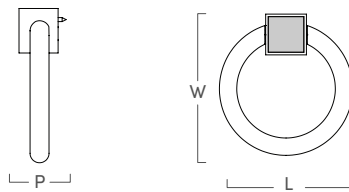

GEMSTONE COLLECTION

Image courtesy of @kristywicks

Lane Custom Knob

SKU	LENGTH	WIDTH	PROJECTION	STEM	C-C
AW140PB	1.4"	1.4"	1.35"	1"	N/A

Oliver Custom Knob

SKU	LENGTH	WIDTH	PROJECTION	STEM	C-C
AW166PB	3"	3"	1.4"	N/A	N/A
AW165PB	1.9"	1.9"	1.10"	N/A	N/A

Sands Custom Knob

SKU	LENGTH	WIDTH	PROJECTION	STEM	C-C
AW160PB	.9"	.9"	1.75"	N/A	N/A

GEMSTONE COLLECTION

Horne Custom Knob

SKU	LENGTH	WIDTH	PROJECTION	STEM	C-C
AW135PB	1.9"	1.9"	1.10"	.78"	N/A
AW136PB	.9"	.9"	.75"	.5"	N/A

Porter Custom Ring Pull

SKU	LENGTH	WIDTH	PROJECTION	STEM	C-C
AW137PB	2.85"	2.7"	.75"	N/A	N/A

Porter Solid Ring Pull

SKU	LENGTH	WIDTH	PROJECTION	STEM	C-C
AW138PB	2.85"	2.7"	.75"	N/A	

Porter Custom Bar Pull

SKU	LENGTH	WIDTH	PROJECTION	STEM	C-C
AW139PB	6.87"	.7"	1.5"	N/A	6"

GEMSTONE COLLECTION

Tomlin Custom Pull

SKU	LENGTH	WIDTH	PROJECTION	STEM	C-C
AW163PB	4"	1.2"	1.45"	1"	N/A