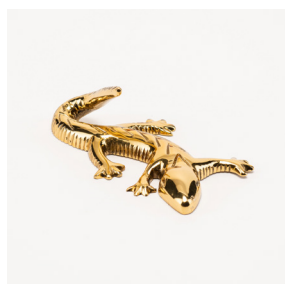

## Victoria Polished Dish

SKU	LENGTH	WIDTH	PROJECTION	STEM	C-C
YH840PB	5"	3.56"	.78"	N/A	N/A
YH842PB	7"	4.96"	.78"	N/A	N/A

PB

## Victoria Etched Dish

SKU	LENGTH	WIDTH	PROJECTION	STEM	C-C
YH841PB	5"	3.56"	.78"	N/A	N/A
YH843PB	7"	4.96"	.78"	N/A	N/A

PB

## Sally Salamander Sit About

SKU	LENGTH	WIDTH	PROJECTION	STEM	C-C
YH845PB	x"	"	x"	N/A	N/A

PB