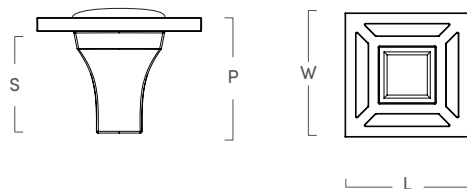

Benson Solid Brass Knob

SKU	LENGTH	WIDTH	PROJECTION	STEM	C-C
AW123PB	1.25"	1.25"	.8"	N/A	N/A
AW120PB	1.75"	1.75"	1.4"	N/A	N/A

Benson Pull

SKU	LENGTH	WIDTH	PROJECTION	STEM	C-C
AW124PB	6.8"	.87"	1.5"	N/A	6"

BENSON COLLECTION

IN COLLABORATION WITH BARRIE BENSON

Benson Backplates

SKU	LENGTH	WIDTH	PROJECTION	STEM	C-C
BB200PB	5"	5"	.1"	N/A	N/A
BB201PB	3.4"	3.4"	.15"	N/A	N/A

Evans Custom Knob

SKU	LENGTH	WIDTH	PROJECTION	STEM	C-C
BB223PB	1.8"	1.8"	1.3"	1.14"	N/A

Evans Solid Brass Knob

SKU	LENGTH	WIDTH	PROJECTION	STEM	C-C
BB222PB	1.8"	1.8"	1.3"	1.14"	N/A

Downing Custom Knob

SKU	LENGTH	WIDTH	PROJECTION	STEM	C-C
BB221PB	3"	2.5"	1.2"	1"	N/A

BENSON COLLECTION

IN COLLABORATION WITH BARRIE BENSON

Downing Solid Brass Knob

SKU	LENGTH	WIDTH	PROJECTION	STEM	C-C
BB220PB	3"	2.5"	1.2"	1"	N/A

McCoy Custom Knob

SKU	LENGTH	WIDTH	PROJECTION	STEM	C-C
BB225PB	4"	1.5"	1"	.8"	2.2"

L

McCoy Solid Brass Knob

SKU	LENGTH	WIDTH	PROJECTION	STEM	C-C
BB224PB	4"	1.5"	1"	.8"	2.2"