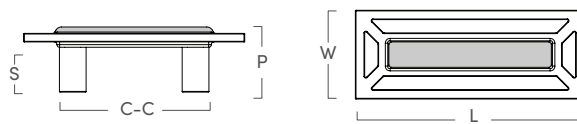

BENSON COLLECTION

IN COLLABORATION WITH BARRIE BENSON

Benson Backplates

SKU	LENGTH	WIDTH	PROJECTION	STEM	C-C
BB200PB	5"	5"	.1"	N/A	N/A
BB201PB	3.4"	3.4"	.15"	N/A	N/A

Evans Custom Knob

SKU	LENGTH	WIDTH	PROJECTION	STEM	C-C
BB223PB	1.8"	1.8"	1.3"	1.14"	N/A

Evans Solid Brass Knob

SKU	LENGTH	WIDTH	PROJECTION	STEM	C-C
BB222PB	1.8"	1.8"	1.3"	1.14"	N/A

Downing Custom Knob

SKU	LENGTH	WIDTH	PROJECTION	STEM	C-C
BB221PB	3"	2.5"	1.2"	1"	N/A

BENSON COLLECTION

IN COLLABORATION WITH BARRIE BENSON

Downing Solid Brass Knob

SKU	LENGTH	WIDTH	PROJECTION	STEM	C-C
BB220PB	3"	2.5"	1.2"	1"	N/A

McCoy Custom Knob

SKU	LENGTH	WIDTH	PROJECTION	STEM	C-C
BB225PB	4"	1.5"	1"	.8"	2.2"

L

McCoy Solid Brass Knob

SKU	LENGTH	WIDTH	PROJECTION	STEM	C-C
BB224PB	4"	1.5"	1"	.8"	2.2"