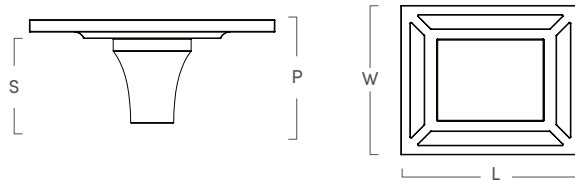

BENSON COLLECTION

IN COLLABORATION WITH BARRIE BENSON

Benson Backplates

SKU	LENGTH	WIDTH	PROJECTION	STEM	C-C
BB200PB	5"	5"	.1"	N/A	N/A
BB201PB	3.4"	3.4"	.15"	N/A	N/A

Evans Custom Knob

SKU	LENGTH	WIDTH	PROJECTION	STEM	C-C
BB223PB	1.8"	1.8"	1.3"	1.14"	N/A

Evans Solid Brass Knob

SKU	LENGTH	WIDTH	PROJECTION	STEM	C-C
BB222PB	1.8"	1.8"	1.3"	1.14"	N/A

Downing Custom Knob

SKU	LENGTH	WIDTH	PROJECTION	STEM	C-C
BB221PB	3"	2.5"	1.2"	1"	N/A

BENSON COLLECTION

IN COLLABORATION WITH BARRIE BENSON

Downing Solid Brass Knob

SKU	LENGTH	WIDTH	PROJECTION	STEM	C-C
BB220PB	3"	2.5"	1.2"	1"	N/A

McCoy Custom Knob

SKU	LENGTH	WIDTH	PROJECTION	STEM	C-C
BB225PB	4"	1.5"	1"	.8"	2.2"

L

McCoy Solid Brass Knob

SKU	LENGTH	WIDTH	PROJECTION	STEM	C-C
BB224PB	4"	1.5"	1"	.8"	2.2"