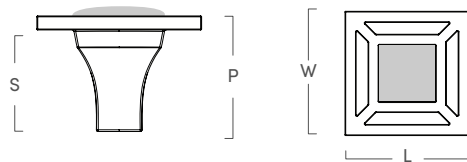

Benson Solid Brass Knob

SKU	LENGTH	WIDTH	PROJECTION	STEM	C-C
AW123PB	1.25"	1.25"	.8"	N/A	N/A
AW120PB	1.75"	1.75"	1.4"	N/A	N/A

Benson Pull

SKU	LENGTH	WIDTH	PROJECTION	STEM	C-C
AW124PB	6.8"	.87"	1.5"	N/A	6"

BENSON COLLECTION

IN COLLABORATION WITH BARRIE BENSON

Benson Backplates

SKU	LENGTH	WIDTH	PROJECTION	STEM	C-C
BB200PB	5"	5"	.1"	N/A	N/A
BB201PB	3.4"	3.4"	.15"	N/A	N/A

Evans Custom Knob

SKU	LENGTH	WIDTH	PROJECTION	STEM	C-C
BB223PB	1.8"	1.8"	1.3"	1.14"	N/A

Evans Solid Brass Knob

SKU	LENGTH	WIDTH	PROJECTION	STEM	C-C
BB222PB	1.8"	1.8"	1.3"	1.14"	N/A

Downing Custom Knob

SKU	LENGTH	WIDTH	PROJECTION	STEM	C-C
BB221PB	3"	2.5"	1.2"	1"	N/A

BENSON COLLECTION

IN COLLABORATION WITH BARRIE BENSON

Downing Solid Brass Knob

SKU	LENGTH	WIDTH	PROJECTION	STEM	C-C
BB220PB	3"	2.5"	1.2"	1"	N/A

McCoy Custom Knob

SKU	LENGTH	WIDTH	PROJECTION	STEM	C-C
BB225PB	4"	1.5"	1"	.8"	2.2"

L

McCoy Solid Brass Knob

SKU	LENGTH	WIDTH	PROJECTION	STEM	C-C
BB224PB	4"	1.5"	1"	.8"	2.2"